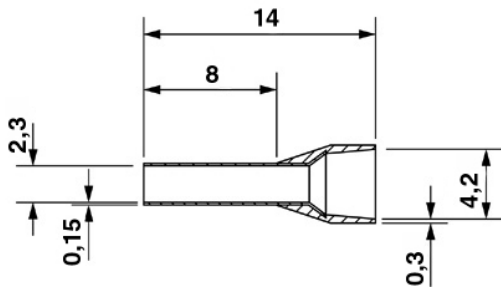

Technical data

General

Length (b)	14 mm
Color	gray
Material	E-CU
Sleeve length	8 mm
Inner dimension of the insulating collar (d)	4.2 mm

Ferrule diameter	2.3 mm
Insulating collar thickness	0.3 mm
Sleeve wall thickness	0.15 mm

Certificates / Approvals

Certification CSA, UCSA

Diagrams/Drawings

Dimensioned drawing

AI 2,5 - 8 GY Order No.: 3200069

<http://eshop.phoenixcontact.de/phoenix/treeViewClick.do?UID=3200069>

Address

PHOENIX CONTACT Inc., USA
586 Fulling Mill Road
Middletown, PA 17057, USA
Phone (800) 888-7388
Fax (717) 944-1625
<http://www.phoenixcon.com>