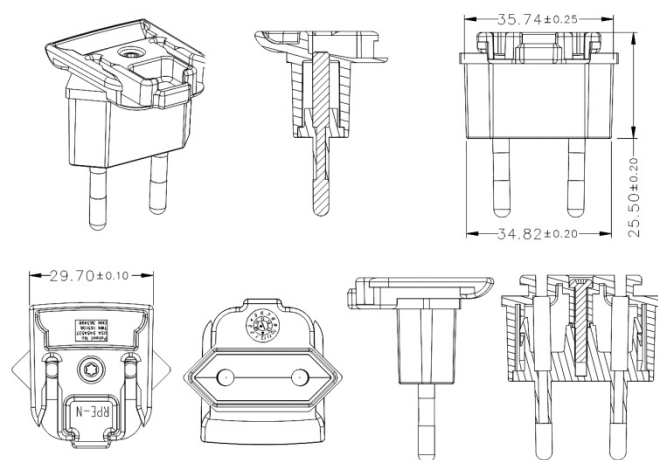

**RPA – US Clip** Dimension Drawing Unit: mm

**RPB – Brazil Clip** Dimension Drawing Unit: mm

**RPC – China Clip** Dimension Drawing Unit: mm

**RPE - Europe Clip** Dimension Drawing Unit: mm

**RPH – Korea Clip**

**Dimension Drawing Unit: mm**

**RPI – India Clip**

**Dimension Drawing Unit: mm**

**RPK – UK Clip**

**Dimension Drawing Unit: mm**

**RPN – Argentina Clip**

**Dimension Drawing Unit: mm**

## RPS – Australia Clip

Dimension Drawing Unit: mm

## RPX – C8 Clip

Dimension Drawing Unit: mm