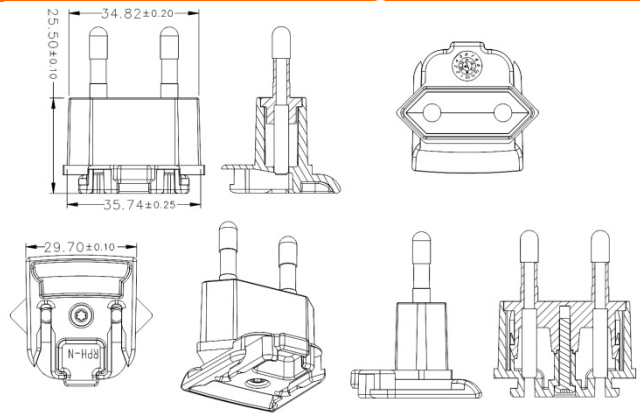

**RPA – US Clip** Dimension Drawing Unit: mm

**RPB – Brazil Clip** Dimension Drawing Unit: mm

**RPC – China Clip** Dimension Drawing Unit: mm

**RPE - Europe Clip** Dimension Drawing Unit: mm

**RPH – Korea Clip**

**Dimension Drawing Unit: mm**

**RPI – India Clip**

**Dimension Drawing Unit: mm**

**RPK – UK Clip**

**Dimension Drawing Unit: mm**

**RPN – Argentina Clip**

**Dimension Drawing Unit: mm**

## RPS – Australia Clip

Dimension Drawing Unit: mm

## RPX – C8 Clip

Dimension Drawing Unit: mm