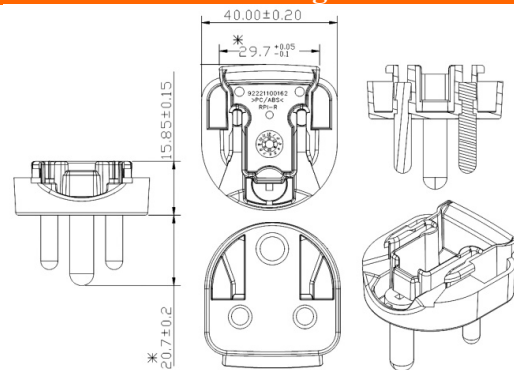

**RPA – US Clip** Dimension Drawing Unit: mm

**RPB – Brazil Clip** Dimension Drawing Unit: mm

**RPC – China Clip** Dimension Drawing Unit: mm

**RPE - Europe Clip** Dimension Drawing Unit: mm

**RPH – Korea Clip**

**Dimension Drawing Unit: mm**

**RPI – India Clip**

**Dimension Drawing Unit: mm**

**RPK – UK Clip**

**Dimension Drawing Unit: mm**

**RPN – Argentina Clip**

**Dimension Drawing Unit: mm**

## RPS – Australia Clip

Dimension Drawing Unit: mm

## RPX – C8 Clip

Dimension Drawing Unit: mm