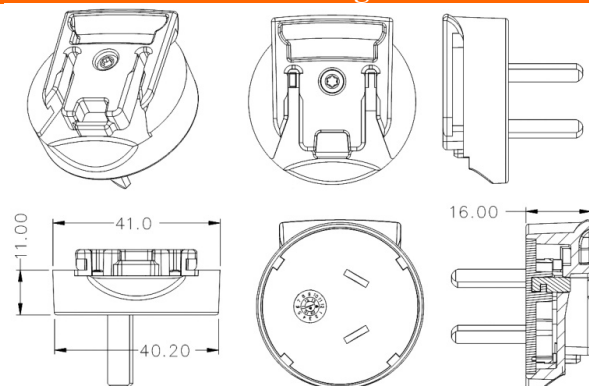

**RPA – US Clip** Dimension Drawing Unit: mm

**RPB – Brazil Clip** Dimension Drawing Unit: mm

**RPC – China Clip** Dimension Drawing Unit: mm

**RPE - Europe Clip** Dimension Drawing Unit: mm

**RPH – Korea Clip**

**Dimension Drawing Unit: mm**

**RPI – India Clip**

**Dimension Drawing Unit: mm**

**RPK – UK Clip**

**Dimension Drawing Unit: mm**

**RPN – Argentina Clip**

**Dimension Drawing Unit: mm**

## RPS – Australia Clip

Dimension Drawing Unit: mm

## RPX – C8 Clip

Dimension Drawing Unit: mm