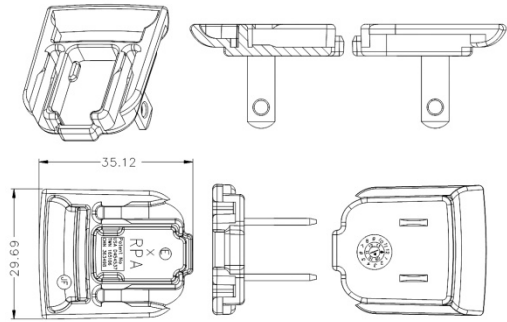

**RPA – US Clip** Dimension Drawing Unit: mm

**RPB – Brazil Clip** Dimension Drawing Unit: mm

**RPC – China Clip** Dimension Drawing Unit: mm

**RPE - Europe Clip** Dimension Drawing Unit: mm

**RPH – Korea Clip**

**Dimension Drawing Unit: mm**

**RPI – India Clip**

**Dimension Drawing Unit: mm**

**RPK – UK Clip**

**Dimension Drawing Unit: mm**

**RPN – Argentina Clip**

**Dimension Drawing Unit: mm**

## RPS – Australia Clip

Dimension Drawing Unit: mm

## RPX – C8 Clip

Dimension Drawing Unit: mm