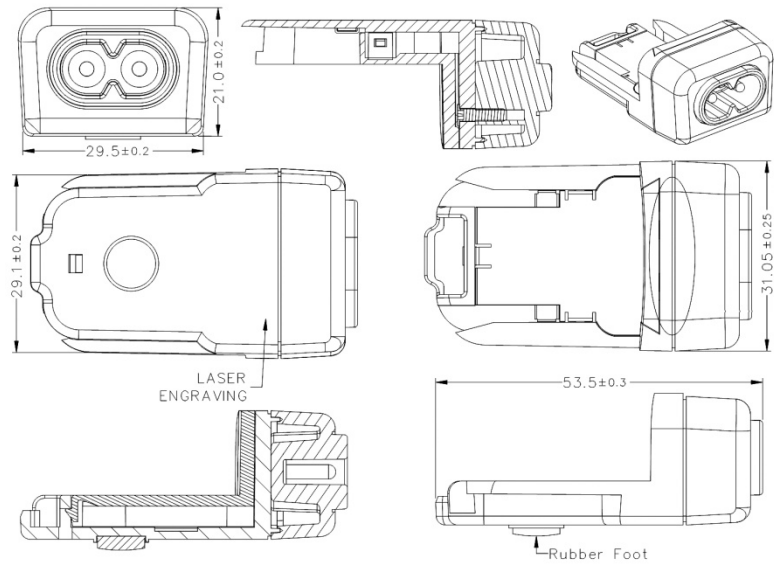

**RPA – US Clip** Dimension Drawing Unit: mm

**RPB – Brazil Clip** Dimension Drawing Unit: mm

**RPC – China Clip** Dimension Drawing Unit: mm

**RPE - Europe Clip** Dimension Drawing Unit: mm

**RPH – Korea Clip**

**Dimension Drawing Unit: mm**

**RPI – India Clip**

**Dimension Drawing Unit: mm**

**RPK – UK Clip**

**Dimension Drawing Unit: mm**

**RPN – Argentina Clip**

**Dimension Drawing Unit: mm**

## RPS – Australia Clip

Dimension Drawing Unit: mm

## RPX – C8 Clip

Dimension Drawing Unit: mm