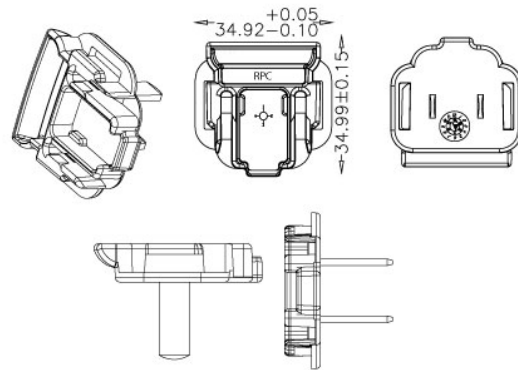

**RPA – US Clip** Dimension Drawing Unit: mm

**RPB – Brazil Clip** Dimension Drawing Unit: mm

**RPC – China Clip** Dimension Drawing Unit: mm

**RPE - Europe Clip** Dimension Drawing Unit: mm

**RPH – Korea Clip**

**Dimension Drawing Unit: mm**

**RPI – India Clip**

**Dimension Drawing Unit: mm**

**RPK – UK Clip**

**Dimension Drawing Unit: mm**

**RPN – Argentina Clip**

**Dimension Drawing Unit: mm**

## RPS – Australia Clip

Dimension Drawing Unit: mm

## RPX – C8 Clip

Dimension Drawing Unit: mm